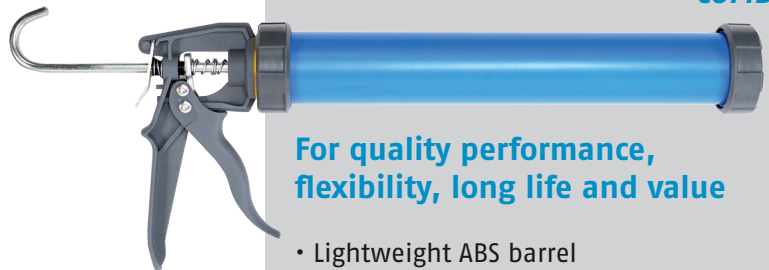

## Midiflow Cartridge

Midiflow Cartridge available for 310ml and 400ml cartridges.

Based around the highly successful professional applicator for cartridges, the Midiflow is a lightweight version of the Powerflow Cartridge, offering high quality but with reduced power for use with lower viscosity sealants.

## Midiflow Combi for Sachets and Cartridges

Midiflow Combi is designed for 600ml sachets, 310ml and 400ml cartridges and is a fully interchangeable applicator allowing the user complete flexibility between sealant systems. Using a plastic barrel combined with the new trigger assembly, this product offers considerable weight saving over the Powerflow Combi applicator and its lower thrust pressure offers high productivity for low to medium viscosity sealants.