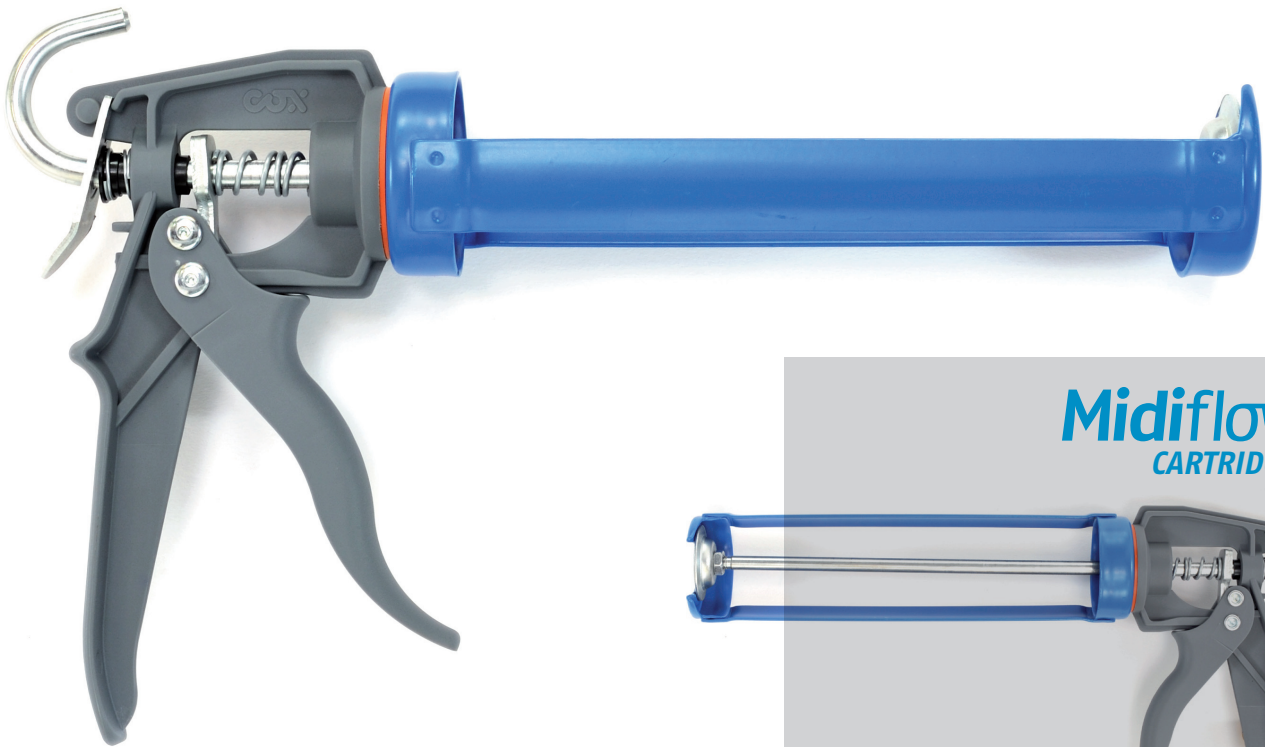

Built to a high quality but with a budget price, for when high power is not needed

10:1 trigger ratio for low-medium viscosity products

Designed and Manufactured in England

New designed light weight trigger assembly

## Midiflow Cartridge

Midiflow Cartridge available for 310ml and 400ml cartridges.

Based around the highly successful professional applicator for cartridges, the Midiflow is a lightweight version of the Powerflow Cartridge, offering high quality but with reduced power for use with lower viscosity sealants.

## Midiflow Combi for Sachets and Cartridges

Midiflow Combi is designed for 600ml sachets, 310ml and 400ml cartridges and is a fully interchangeable applicator allowing the user complete flexibility between sealant systems. Using a plastic barrel combined with the new trigger assembly, this product offers considerable weight saving over the Powerflow Combi applicator and its lower thrust pressure offers high productivity for low to medium viscosity sealants.