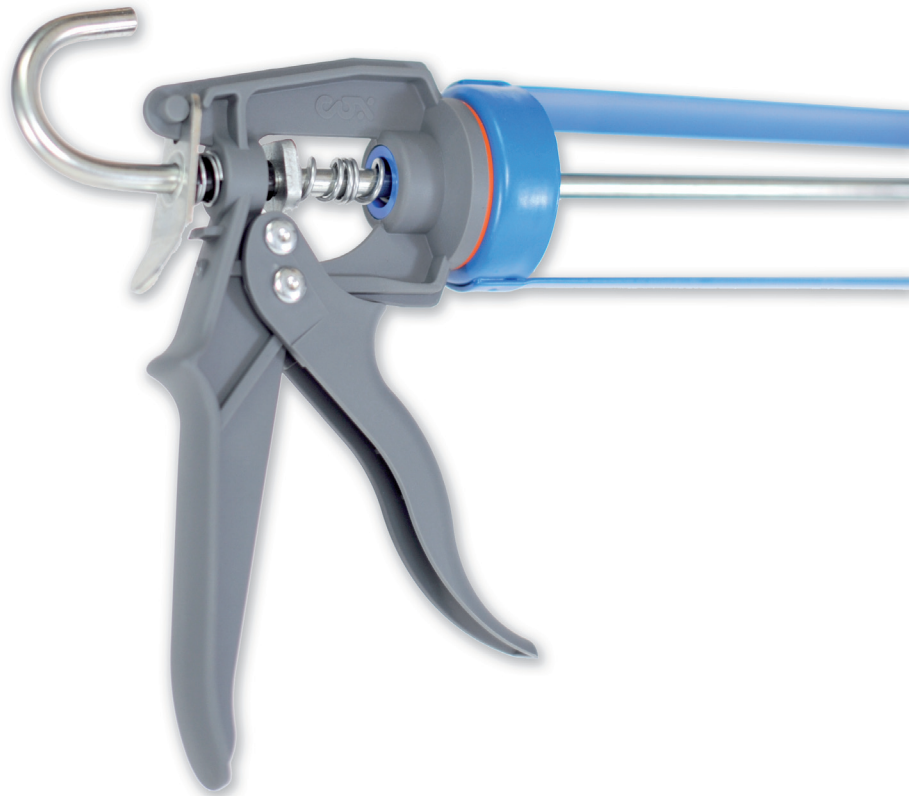

#### Production benefits across the range:

Lightweight and easy to use with new high strength engineering polymer trigger assembly

Unique Cox wear compensation sleeve to reduce wear and extend product life

Built to a high quality but with a budget price, for when high power is not needed

10:1 trigger ratio for low-medium viscosity products

Designed and Manufactured in England

New designed light weight trigger assembly

## Midiflow Cartridge

Midiflow Cartridge available for 310ml and 400ml cartridges.

Based around the highly successful professional applicator for cartridges, the Midiflow is a lightweight version of the Powerflow Cartridge, offering high quality but with reduced power for use with lower viscosity sealants.

## Midiflow Combi for Sachets and Cartridges

Midiflow Combi is designed for 600ml sachets, 310ml and 400ml cartridges and is a fully interchangeable applicator allowing the user complete flexibility between sealant systems. Using a plastic barrel combined with the new trigger assembly, this product offers considerable weight saving over the Powerflow Combi applicator and its lower thrust pressure offers high productivity for low to medium viscosity sealants.