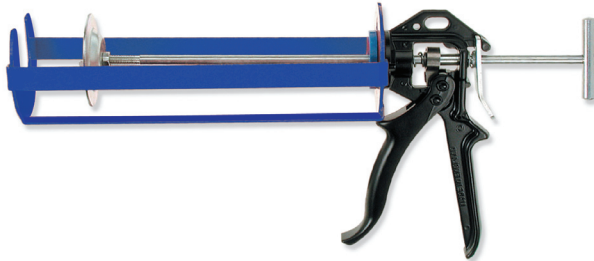

310ml 12:1
400ml 18:1

Powerflow™ COMBI

Versatile applicator for cartridges or sachets

- For use with cartridges, sachets or bulk material
- Dispenses 310ml and 400ml cartridges (depending on barrel length)
- Dispenses 310ml, 400ml and 600ml sachets (depending on barrel length)
- 12:1 trigger ratio
- Choice of 4 barrel lengths (229, 267, 299 and 375mm)
- Aluminium barrels standard, transparent optional
- Full range of accessories
- 'T' or hooked rod available

- Dispenses US Quart cartridges
- 12:1 trigger ratio
- Optional 18:1 XT trigger ratio for higher viscosity materials
- Cartridge cradle support frame

310ml 12:1
400ml 18:1
US QUART

Powerflow™ 1000L

Power for long litre cartridges

- Dispenses long (324mm x 71mm) 1 litre cartridges
- 12:1 trigger ratio
- Optional 18:1 HP trigger ratio for higher viscosity materials

1L 12:1
(324mm) 18:1

Powerflow™ 1000S

Power for short litre cartridges

- Dispenses short (240mm x 91mm) 1 litre cartridges
- 12:1 trigger ratio
- Optional 18:1 HP trigger ratio for higher viscosity materials

1L 12:1
(240mm) 18:1

Powerflow™ BULK

WHEEL SET
Optional wheel set available
for ease of use with the
Powerflow Bulk